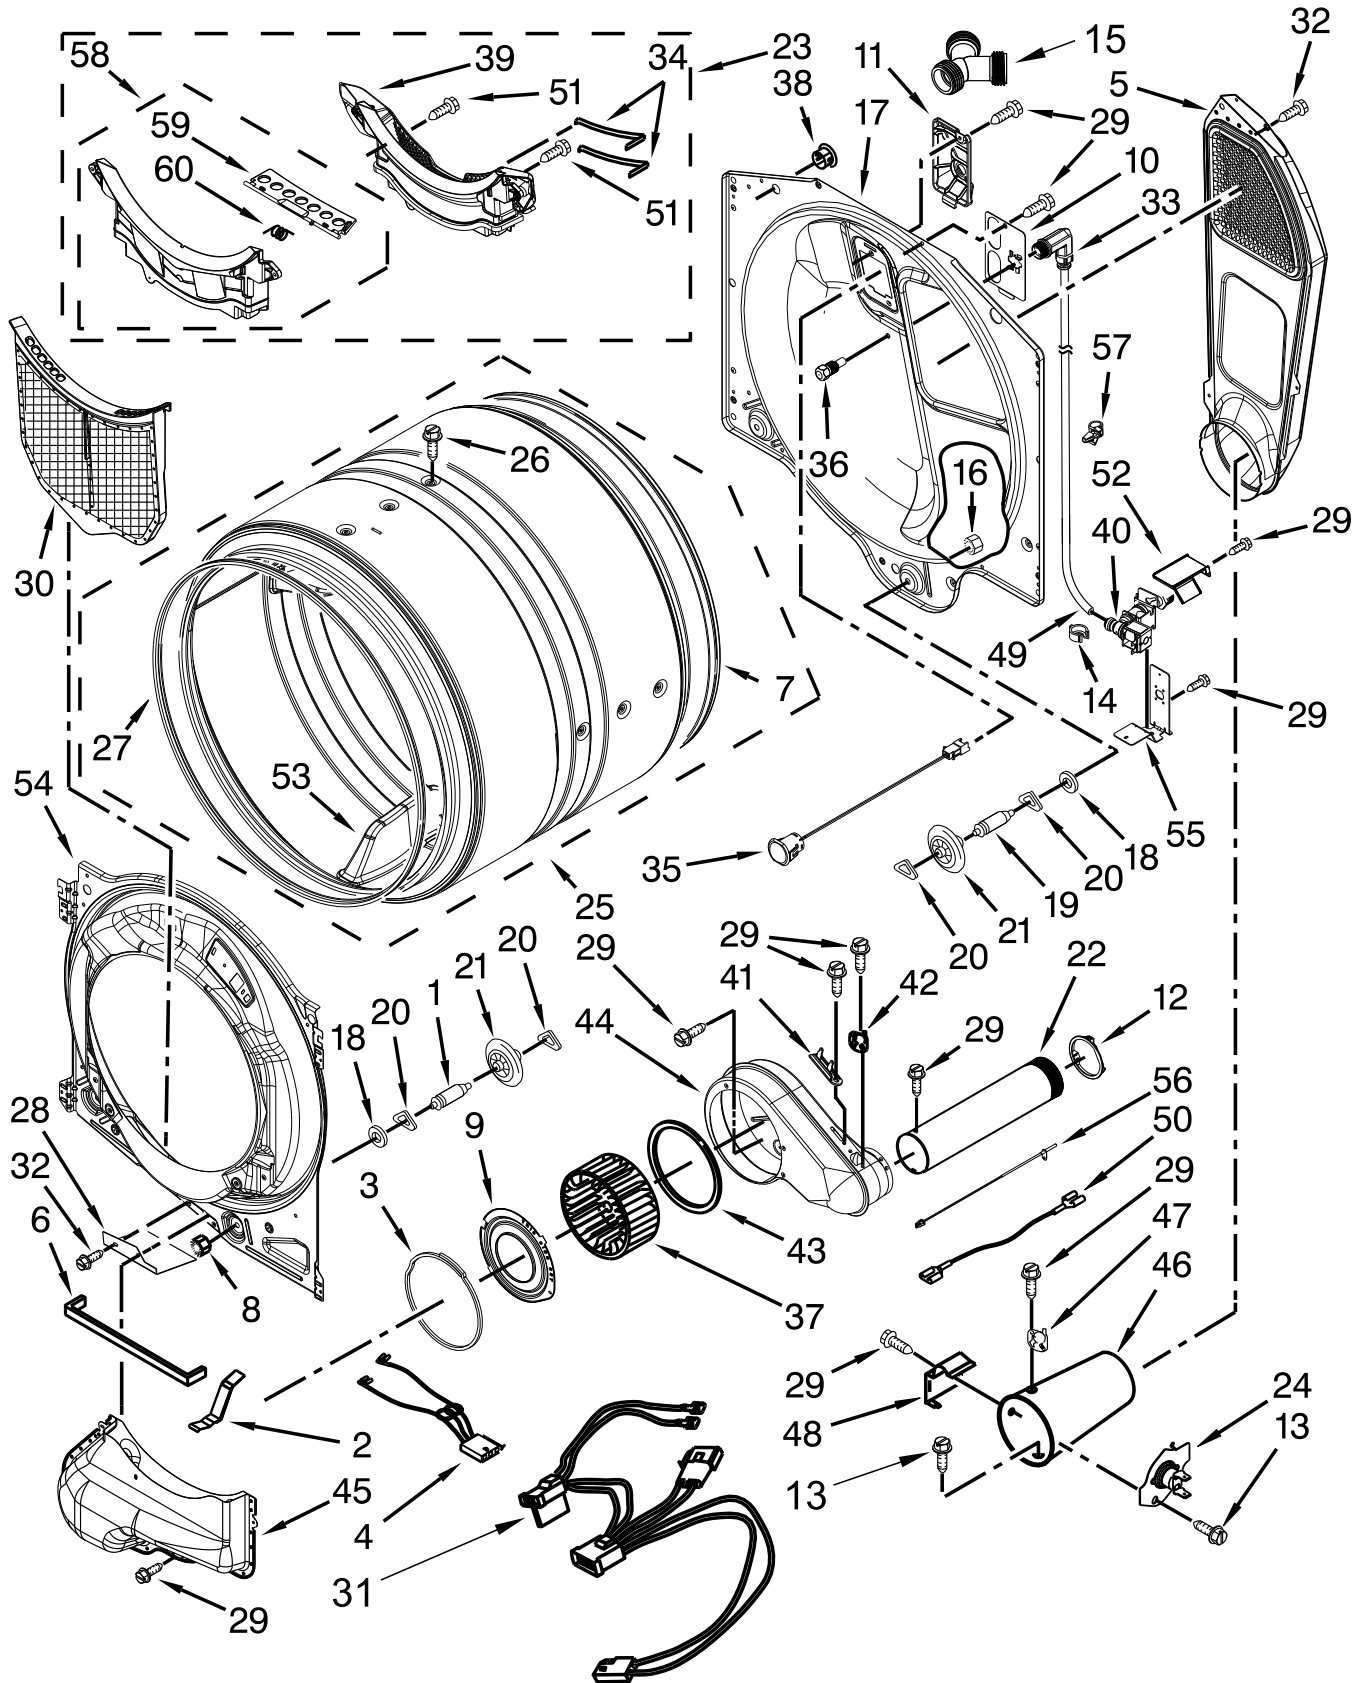

BULKHEAD PARTS

BULKHEAD PARTS

<u>Illus.</u> <u>No.</u>	<u>Part No.</u>	<u>Description</u>	<u>Illus.</u> <u>No.</u>	<u>Part No.</u>	<u>Description</u>	<u>Illus.</u> <u>No.</u>	<u>Part No.</u>	<u>Description</u>
1	W10359271	Shaft, Drum Roller - Right Hand Thread	23	W10219012	Assembly, Outlet Grill and Housing	44	W10211911	Housing, Blower
2	W10414388	Clip, Lint Duct	24	8573713	Cut-Off, Thermal	45	W10211896	Assembly, Lint Duct
3	W10211899	Seal, Blower Cover	25	W10541657	Drum Assembly (Complete)	46	8573824	Funnel, Burner
4	W10298258	Harness, Sensor	26	W10219342	Screw	47	3391912	Thermostat, Hi Limit
5	W10295533	Assembly, Air Duct	27	W10521122	Seal, Drum Front	48	338906	Sensor, Radiant
6	W10211950	Seal, Housing Outlet	28	W10128629	Shield, Blower	49	W10348621	Hose, Rear Nylon
7	W10521118	Seal, Drum	29	90767	Screw	50	W10525140	Jumper, TCO High Limit
8	3934666	Nut, Hex	30	W10370972	Lint Screen	51	3387230	Screw
9	W10211901	Assembly, Collar	31	W10468426	Harness, Gas	52	W10530670	Cover, Inlet Valve
10	W10208422	Rear Deflector	32	3390647	Screw	53	W10280771	Baffle, Drum
11	W10249422	Nozzle, Bracket Rear	33	W10347739	Assembly, Nozzle and Hose	54	W10211930	Bulkhead, Front
12	W10344699	Collar, Duct	34	3387223	Sensor, Electrode	55	W10510098	Bracket, Valve
13	693995	Screw	35	W10460935	Assembly, Drum Light	56	W10419068	Thermistor, Gas Inlet
14	W10044599	Clip, Push To Connect	36	W10277503	Assembly, Nozzle and Screen	57	3391018	Tie, Cable
15	W10336486	Connector, Hose -"Y"	37	W10211915	Wheel, Blower	58	W10219013	Assembly, Housing and Door
16	W10001120	Nut, Hex (Left Hand Thread)	38	8529007	Plug, Rear Bulkhead	59	W10219016	Door, Lint Screen
17	8520836	Bulkhead, Rear	39	W10211903	Grille, Outlet	60	W10219015	Spring, Lint Screen Door
18	3387459	Washer	40	W10505663	Valve, Water Inlet (Includes Item 55)			
19	W10359272	Shaft, Drum Roller - Left Hand Thread	41	3392519	Fuse, Thermal (91C)			
20	W10512946	Washer, Tri Ring	42	8577274	Thermistor			
21	W10314171	Roller, Support	43	697770	Seal, Plate Cover			
22	W10342188	Exhaust Pipe